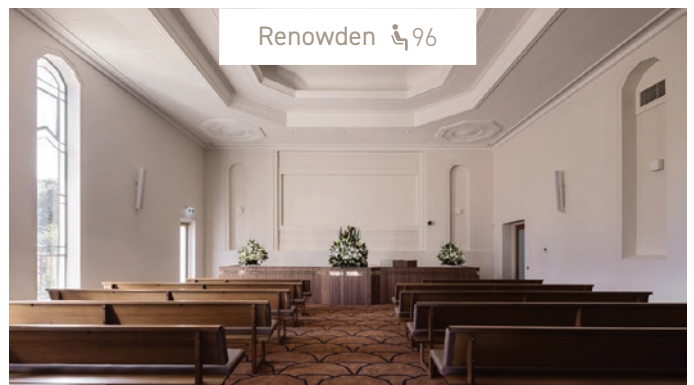

Blair ♿ 66

Our Chapels

Springvale Botanical Cemetery's five elegant chapels and multipurpose space, The Atrium, provide our communities with contemporary facilities, superior amenities, flexibility and comfort. Available for a variety of services prior to cremation or burial, and for memorial services, these facilities can be tailored to suit individual needs.

Complemented by the tastefully appointed Clarence Reardon Centre function rooms and an on-site florist, these beautiful community facilities provide a seamless service to families.

At your request, crosses can be displayed within the chapels.