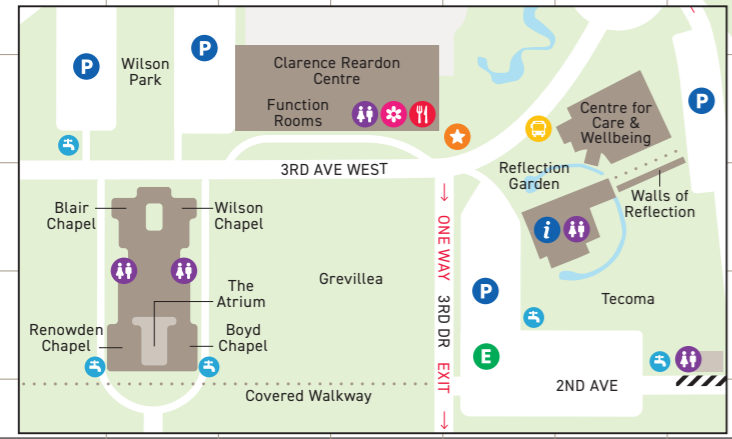

A B C D E F G H I J K L M N O P Q R S T

- 1 **P** PARKING
- 2 **E** EMERGENCY ASSEMBLY POINT
- 3 **♿** TOILETS
- 4 **i** CUSTOMER CARE
- 5 **☕** CAFÉ
- 6 **✿** FLORIST
- 7 **🚌** BUS STOP
- 8 **🎡** PLAYGROUND
- 9 **⛪** ROTUNDA
- 10 **🚰** WATER TAPS
- 11 **🔔** BELL
- 12 **🚑** FUNERAL ESCORT POINT
- 13 **⋯** WALKING PATH

PT **Public Transport**
 Bus Route 800 stops at Springvale Botanical Cemetery. It runs between Dandenong Railway Station and Chadstone Shopping Centre via Oakleigh Railway Station. For bus times phone 1800 800 007.

Emergency Assembly Areas

Emergency Assembly Area 1	L16
Emergency Assembly Area 2	L13
Emergency Assembly Area 3	H16
Emergency Assembly Area 4	I13
Emergency Assembly Area 5	I12

Roads

All Souls Avenue	Q12
Arnold Drive	E11
Avenue of Roses	E7
Birches Court	F4
Callistemon Crescent	R17
Diosma Avenue	O14
Downard Court	Q8
East Crescent	N11
Eighth Avenue	M7
Eighth Road	O4
Entrances	G1 & M19
Eucalypt Avenue	O13
Exit	G1 & K19
Fifth Road	L6
First Avenue	J17
First Drive	H17 & J12
Fourth Drive	N14
Fuchsia Avenue	O17
Gardenia Avenue	O16
Genista Avenue	O18
Hibbertia Road	Q13
Ironbark Court	R12
Kennedia Avenue	Q16
Main Drive	M8 & M13
Mountford Drive	H3
Ninth Avenue	L5
North Drive	J11
Oaktree Court	G4
Plane Tree Court	K3
Police Road	F2
Princes Highway	L19
Redgum Court	Q11
Robina Court	F6
Second Avenue	M16
Second Drive	J17
Second Road	I9
Seventh Avenue	N8
Seventh Road	N5
Sixth Avenue	P8
Sixth Road	M5
Third Avenue	J15 & M15
Third Drive	K18
Third Road	J8
Verbena Road	P14
West Crescent	L11