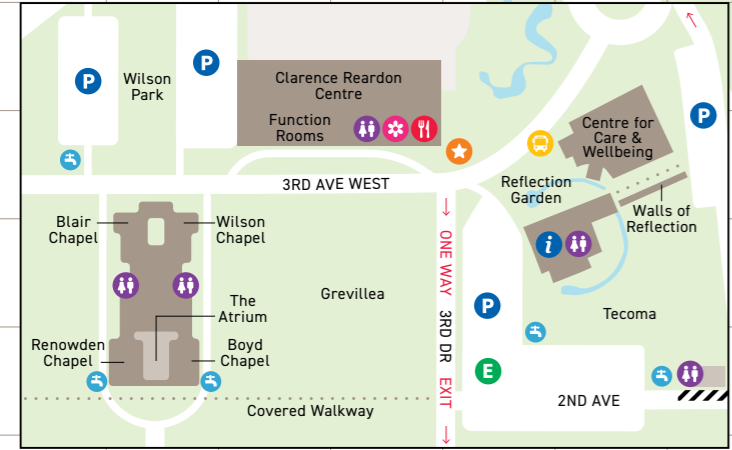

A B C D E F G H I J K L M N O P Q R S T

1  
2  
3  
4  
5  
6  
7  
8  
9  
10  
11  
12  
13  
14  
15  
16  
17  
18  
19

- PARKING
- EMERGENCY ASSEMBLY POINT
- TOILETS
- CUSTOMER CARE
- CAFÉ
- FLORIST
- BUS STOP
- PLAYGROUND
- ROTUNDA
- WATER TAPS
- BELL
- FUNERAL ESCORT POINT
- WALKING PATH

Public Transport

Bus Route 800 stops at Springvale Botanical Cemetery. It runs between Dandenong Railway Station and Chadstone Shopping Centre via Oakleigh Railway Station. For bus times phone 1800 800 007.

← TO MELBOURNE

PRINCES HWY

TO DANDENONG →

## Roads

All Souls Avenue	Q12
Arnold Drive	E11
Avenue of Roses	E7
Birches Court	F4
Callistemon Crescent	R17
Diosma Avenue	O14
Downard Court	Q8
East Crescent	N11
Eighth Avenue	M7
Eighth Road	O4
Entrances	G1 & M19
Eucalypt Avenue	O13
Exit	G1 & K19
Fifth Road	L6
First Avenue	J17
First Drive	H17 & J12
Fourth Drive	N14
Fuchsia Avenue	O17
Gardenia Avenue	O16
Genista Avenue	O18
Hibbertia Road	Q13
Ironbark Court	R12
Kennedia Avenue	Q16
Main Drive	M8 & M13
Mountford Drive	H3
Ninth Avenue	L5
North Drive	J11
Oaktree Court	G4
Plane Tree Court	K3
Police Road	F2
Princes Highway	L19
Redgum Court	Q11
Robina Court	F6
Second Avenue	M16
Second Drive	J17
Second Road	I9
Seventh Avenue	N8
Seventh Road	N5
Sixth Avenue	P8
Sixth Road	M5
Third Avenue	J15 & M15
Third Drive	K18
Third Road	J8
Verbena Road	P14
West Crescent	L11