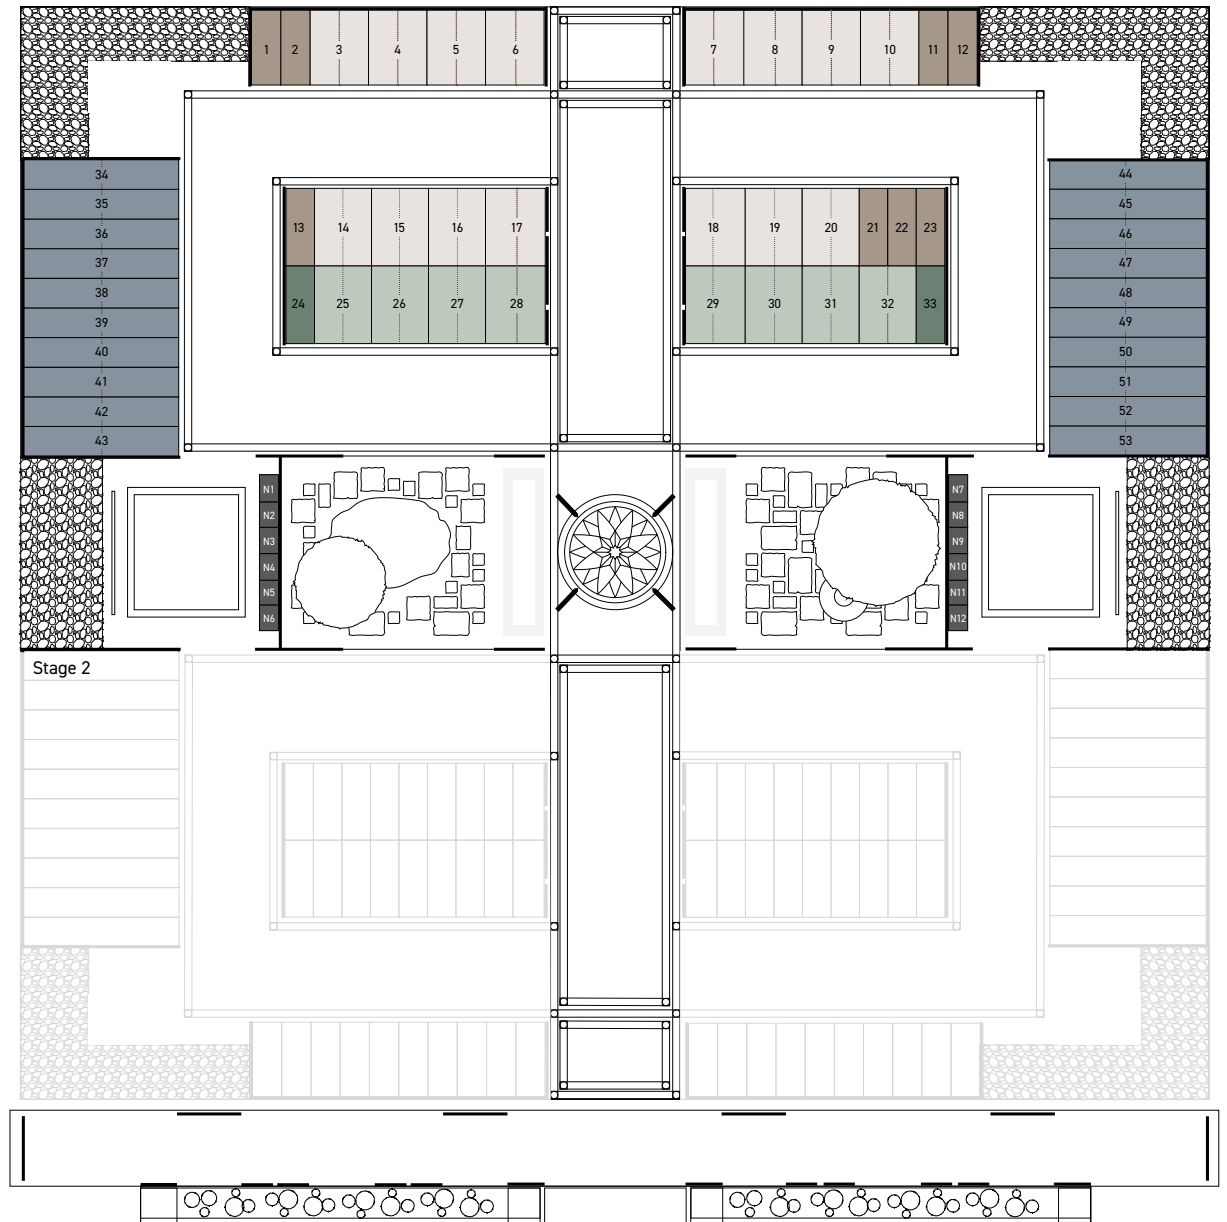

Stage 1

Scheduled for completion mid 2022.

The 768 crypt Mausoleum will be constructed in two stages. The first stage will house a total of 384 single, true companion and pair crypt options.

-  Single Standard
-  Single Premium
-  Pair Standard
-  Pair Premium
-  True Companion
-  Columbarium

Stage 2

Single

Pair

True Companion

All Souls Mausoleum
Stage One Construction

SPRINGVALE
BOTANICAL CEMETERY