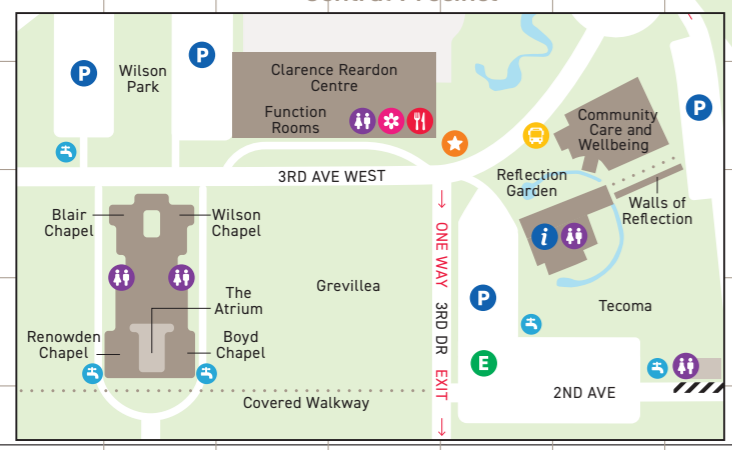

A B C D E F G H I J K L M N O P Q R S T

- PARKING
- EMERGENCY ASSEMBLY POINT
- TOILETS
- CUSTOMER CARE
- CAFÉ
- FLORIST
- BUS STOP
- PLAYGROUND
- ROTUNDA
- WATER TAPS
- BELL
- FUNERAL ESCORT POINT
- WALKING PATH

Café and Florist Hours

Mon - Fri: 8:00 am – 4:00 pm
 Weekends: 9:00 am – 4:00 pm
 Florist Open Daily: 9:00 am – 4:00 pm

Public Transport

Bus Route 800 stops at Springvale Botanical Cemetery. It runs between Dandenong Railway Station and Chadstone Shopping Centre via Oakleigh Railway Station. For bus times phone 1800 800 007.

Emergency Assembly Areas

Emergency Assembly Area 1	L16
Emergency Assembly Area 2	L13
Emergency Assembly Area 3	H16
Emergency Assembly Area 4	I13
Emergency Assembly Area 5	I12

Roads

All Souls Avenue	Q12
Arnold Drive	E11
Avenue of Roses	E7
Birches Court	F4
Callistemon Crescent	R17
Diosma Avenue	O14
Downard Court	Q8
East Crescent	N11
Eighth Avenue	M7
Eighth Road	O4
Entrances	G1, M19
Eucalypt Avenue	O13
Evergreen Road	H12
Exit	G1, K19
Fifth Road	L6
First Avenue	J17
First Drive	H17, J12
Fourth Drive	N14
Fuchsia Avenue	O17
Gardenia Avenue	O16
Genista Avenue	O18
Hibbertia Road	Q13
Ironbark Court	R12
Kennedia Avenue	Q16
Main Drive	M8, M13
Mountford Drive	H3
Ninth Avenue	L5
North Drive	J11
Oaktree Court	G4
Plane Tree Court	K3
Police Road	F2
Princes Highway	L19
Redgum Court	Q11
Robina Court	F6
Second Avenue	M16
Second Drive	J17
Second Road	I9
Seventh Avenue	N8
Seventh Road	N5
Sixth Avenue	P8
Sixth Road	M5
Third Avenue	J15, M15
Third Drive	K18
Third Road	J8
Verbena Road	P14
West Crescent	L11