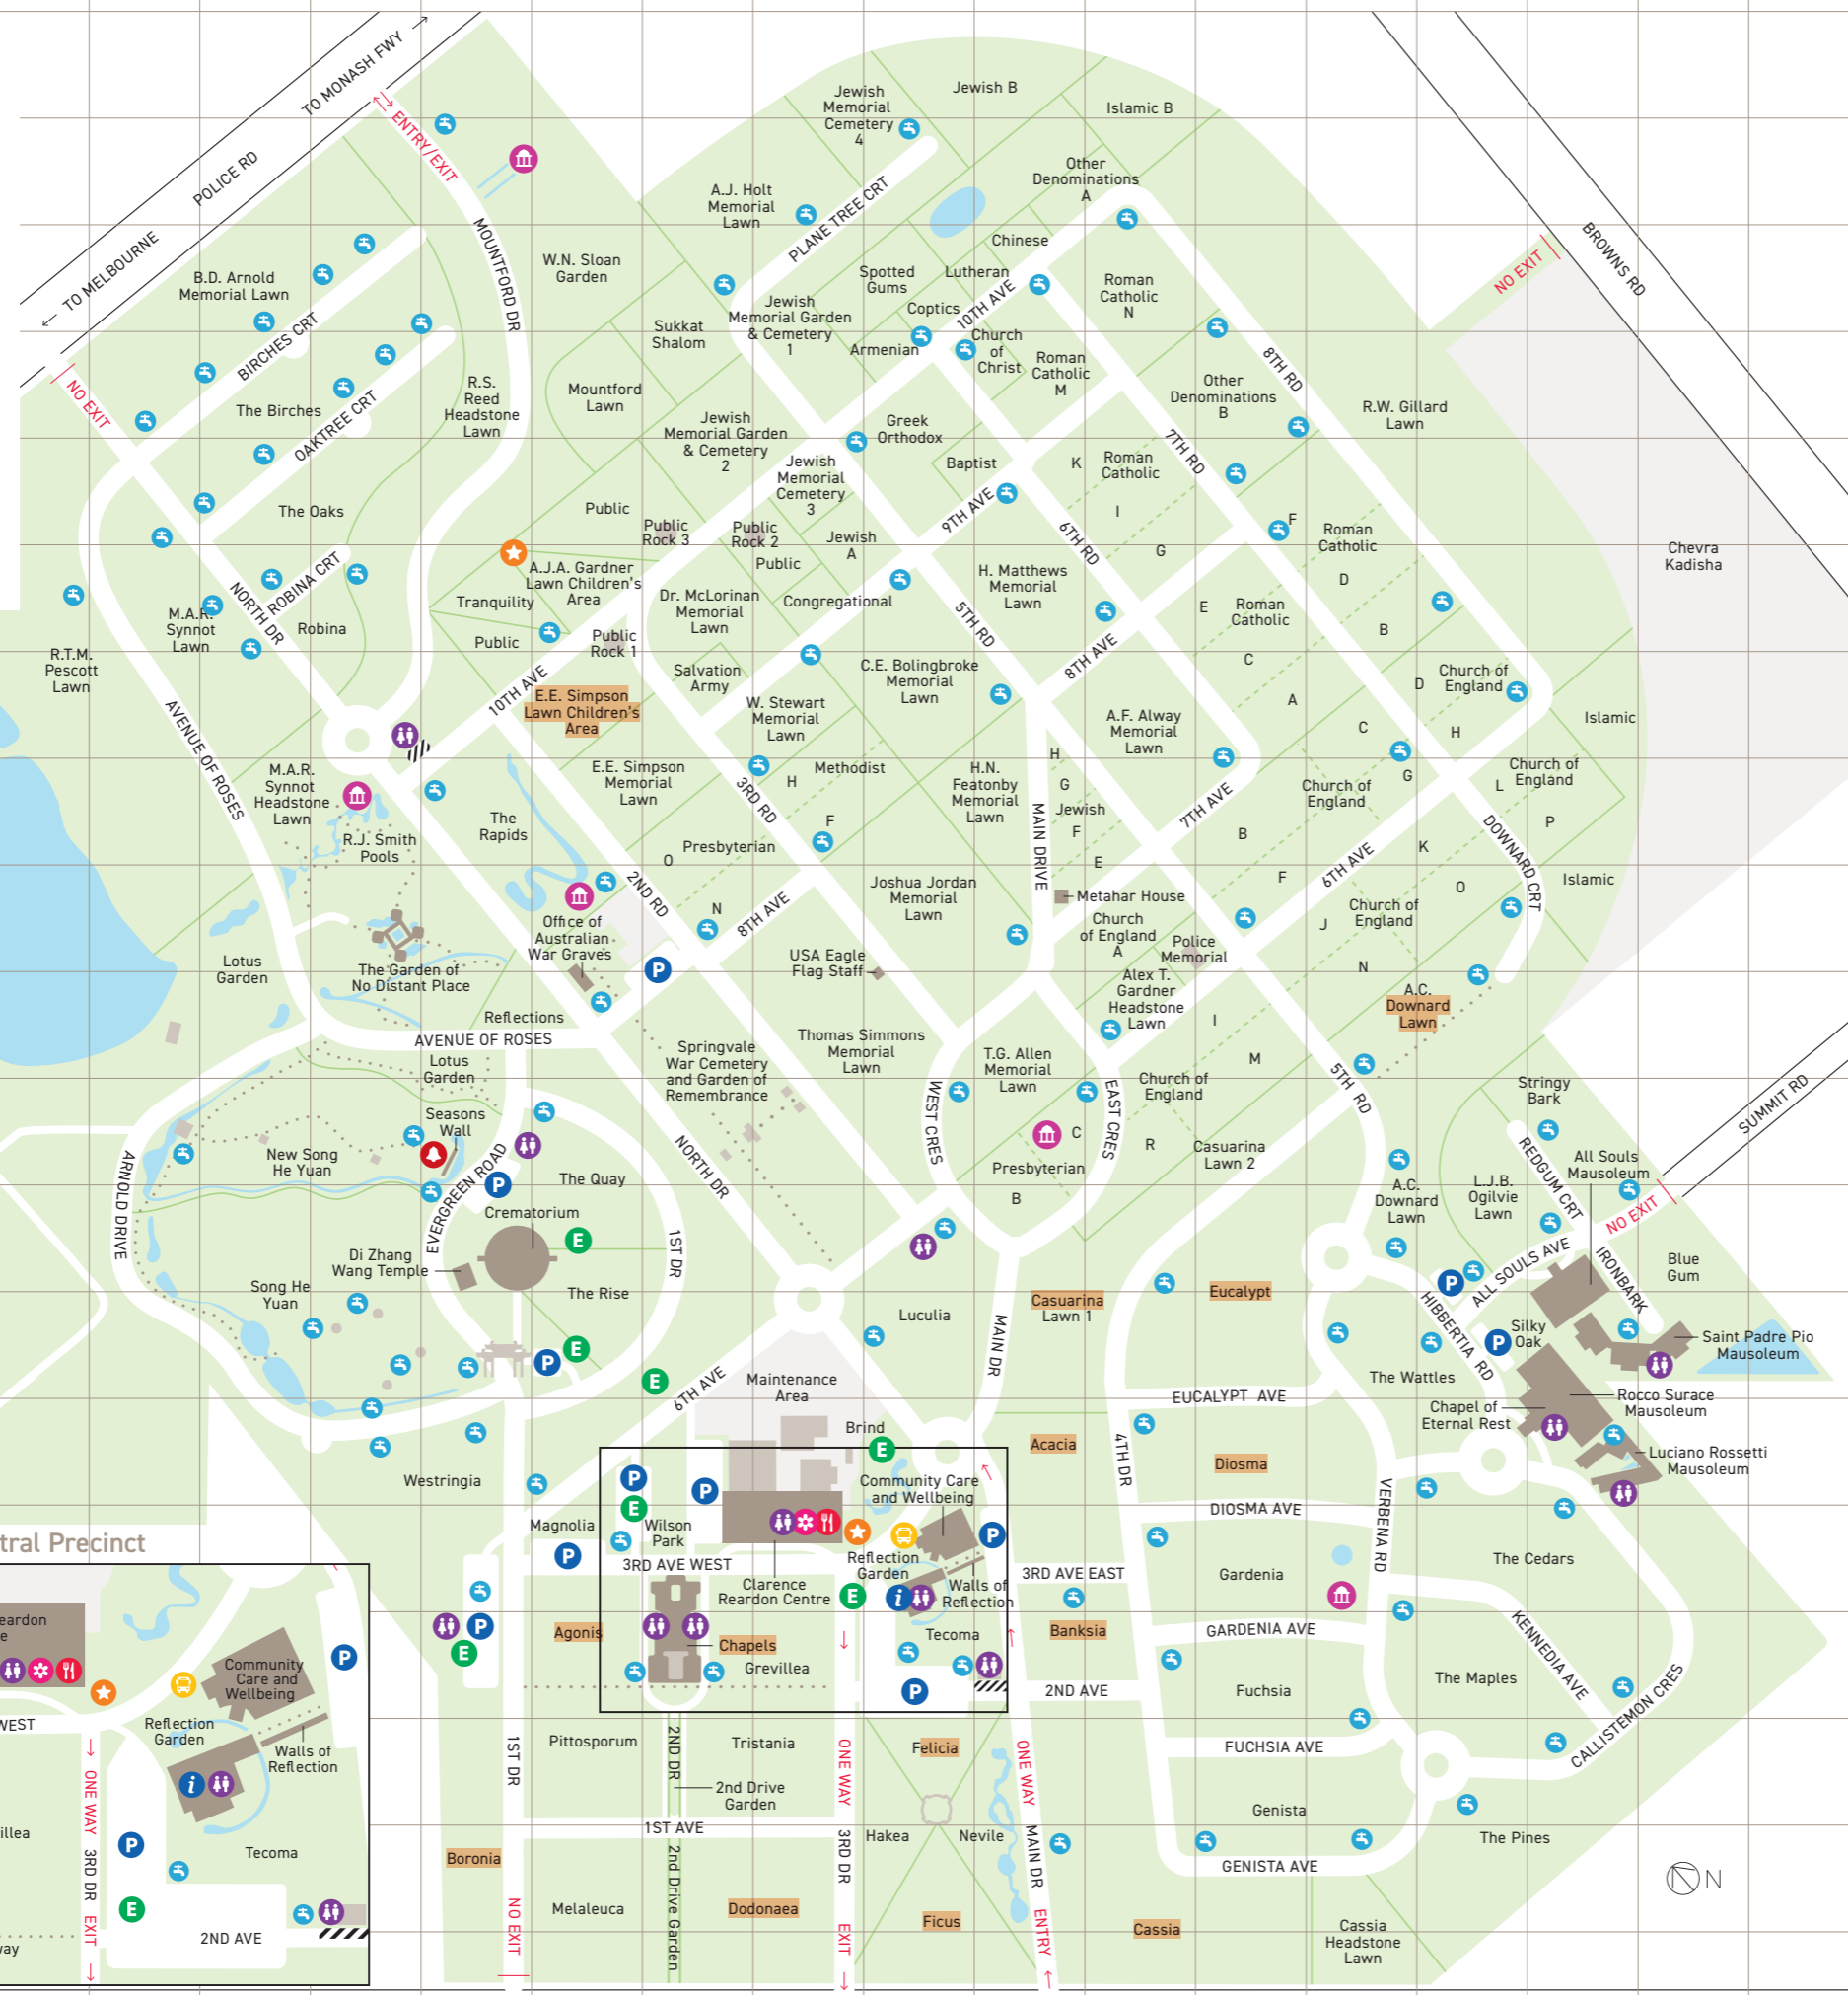

A B C D E F G H I J K L M N O P Q R S T

- PARKING
- EMERGENCY ASSEMBLY POINT
- TOILETS
- CUSTOMER CARE
- CAFÉ
- FLORIST
- BUS STOP
- PLAYGROUND
- ROTUNDA
- WATER TAPS
- BELL
- FUNERAL ESCORT POINT
- WALKING PATH

← TO MELBOURNE

PRINCES HWY

TO DANDENONG →

Cemetery & Memorial Areas

A.C. Downard Lawn	P10, P11
A.F. Alway Memorial Lawn	N7
A.J. Holt Lawn	J2
A.J.A. Gardner Lawn-Children's	I6
Acacia	M14
Agonis	I16
Alex T. Gardner Headstone Lawn	N10
Armenian	L4
B.D. Arnold Memorial Lawn	F3
Banksia	M16
Baptist	L5
Blue Gum	S12
Boronia	H18
Botanical Hill	D13
Brind	L14
C.E. Bolingbroke Memorial Lawn	L7
Cassia	N18
Cassia Headstone Lawn	P18
Casuarina Lawn 1	M13
Casuarina Lawn 2	O11
Chinese	M3
Church of Christ	M4
Church of England A	N9
Church of England B	O8
Church of England C	P7
Church of England D	P7
Church of England F	O9
Church of England G	P8
Church of England H	Q7
Church of England I	O10
Church of England J	P9
Church of England K	P8
Church of England L	Q8
Church of England M	O10
Church of England N	P9
Church of England O	Q9
Church of England P	R8
Church of England R	N11
Congregational	K6
Coptics (Egyptian)	L3
Diosma	O14
Dodonaea	J18
Dr. Mclorinan Memorial Lawn	J6
E.E. Simpson Lawn-Childrens	I7
E.E. Simpson Memorial Lawn	I8
Eucalypt	O12