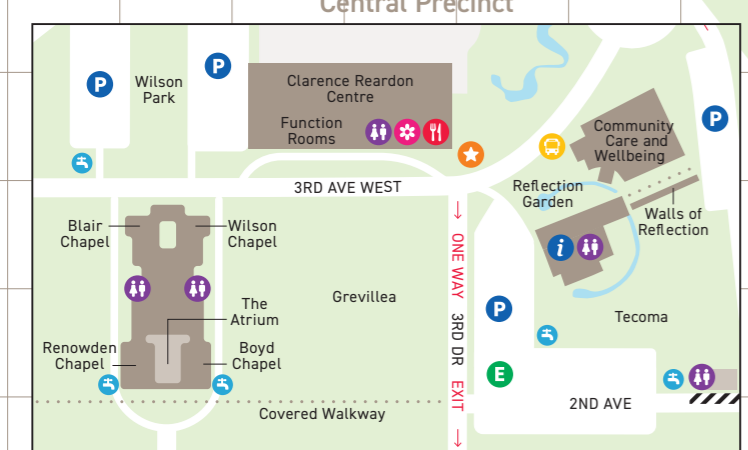

A B C D E F G H I J K L M N O P Q R S T

- PARKING
- EMERGENCY ASSEMBLY POINT
- TOILETS
- CUSTOMER CARE
- CAFÉ
- FLORIST
- PLAYGROUND
- ROTUNDA
- WATER TAPS
- BELL
- FUNERAL ESCORT POINT
- WALKING PATH

Notes & Locations

PT **Public Transport**

From Oakleigh Station, take bus route 800 towards Dandenong and stop at Corrigan Rd/ Princes Hwy.

SPRINGVALE BOTANICAL CEMETERY

Honouring and celebrating life

1300 466 904
 600 Princes Highway
 Springvale, Victoria 3171
 sbc@smct.org.au

Emergency Assembly Areas

Emergency Assembly Area 1	L16
Emergency Assembly Area 2	L13
Emergency Assembly Area 3	H16
Emergency Assembly Area 4	I13
Emergency Assembly Area 5	I12

Roads

All Souls Avenue	Q12
Arnold Drive	E11
Avenue of Roses	E7
Birches Court	F4
Callistemon Crescent	R17
Diosma Avenue	O14
Downard Court	Q8
East Crescent	N11
Eighth Avenue	M7
Eighth Road	O4
Entrances	G1, M19
Eucalypt Avenue	O13
Evergreen Road	H12
Exit	G1, K19
Fifth Road	L6
First Avenue	J17
First Drive	H17, J12
Fourth Drive	N14
Fuchsia Avenue	O17
Gardenia Avenue	O16
Genista Avenue	O18
Hibbertia Road	Q13
Ironbark Court	R12
Kennedia Avenue	Q16
Main Drive	M8, M13
Mountford Drive	H3
Ninth Avenue	L5
North Drive	J11
Oaktree Court	G4
Plane Tree Court	K3
Police Road	F2
Princes Highway	L19
Redgum Court	Q11
Robina Court	F6
Second Avenue	M16
Second Drive	J17
Second Road	I9
Seventh Avenue	N8
Seventh Road	N5
Sixth Avenue	P8
Sixth Road	M5
Third Avenue	J15, M15
Third Drive	K18
Third Road	J8
Verbena Road	P14
West Crescent	L11