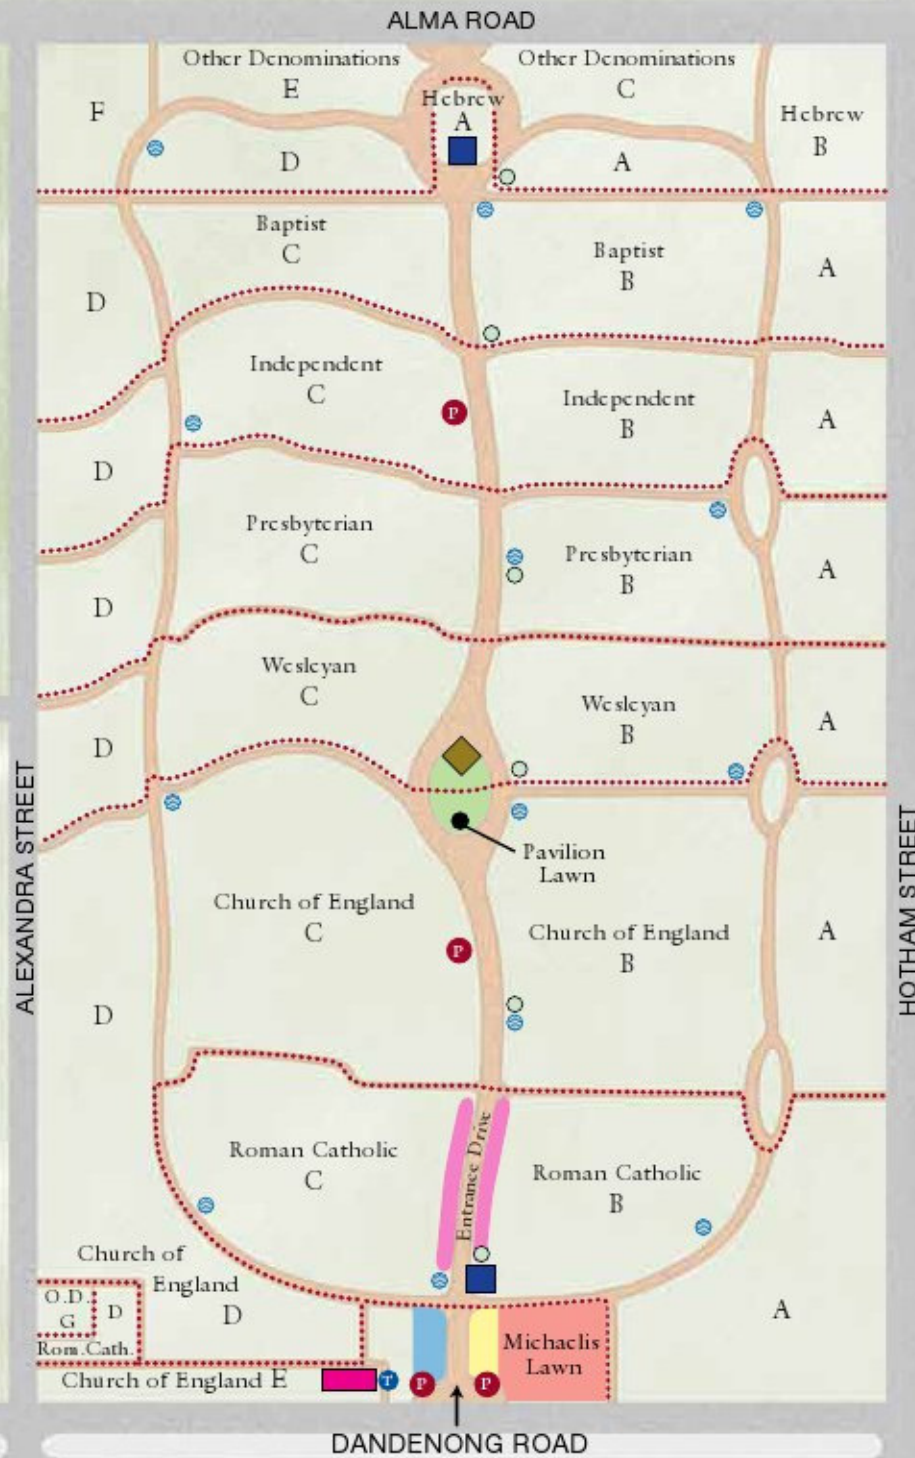

St Kilda Cemetery Map

- Michaelis Lawn
- Pavilion Lawn
- Cemetery Entrance - West
- Cemetery Entrance - East
- Entrance Drive